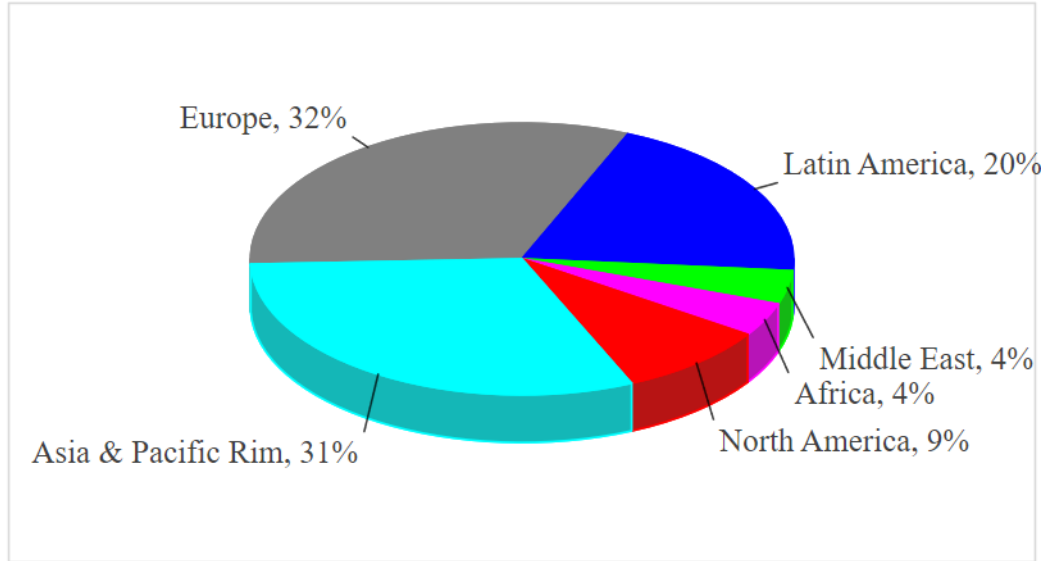

**Port of Houston Authority of Harris County, Texas
Foreign Trade through the Port of Houston**

2020 Foreign Trade Through the Port of Houston by Region (\$ Value)

TRADE THROUGH THE PORT OF HOUSTON BY REGION IN 2020 (000s)

	Imports	Exports	Total	Percent of World Total
Europe	\$ 21,197,590	\$ 18,677,706	\$ 39,875,296	32 %
Asia & Pacific Rim	18,973,733	20,546,323	39,520,056	31 %
Latin America	6,216,196	19,453,579	25,669,775	20 %
North America	3,681,624	7,959,188	11,640,812	9 %
Middle East	1,639,479	3,354,689	4,994,168	4 %
Africa	805,092	4,043,832	4,848,924	4 %
Worldwide Totals	\$ 52,513,714	\$ 74,035,317	\$ 126,549,031	100 %